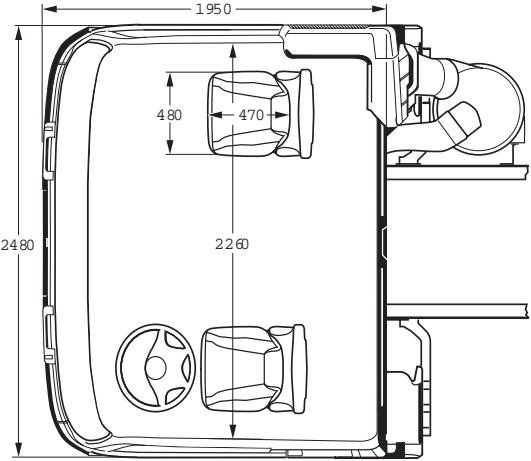

Actros M-Cab

- External length:* 1950 mm
- External width:* 2490 mm
- Internal height:* 1560 mm
- Internal width:* 2260 mm

The medium-length cab is particularly suitable for short-radius distribution and construction site operations. A folding berth mounted on the rear wall and a centre seat are available on request.