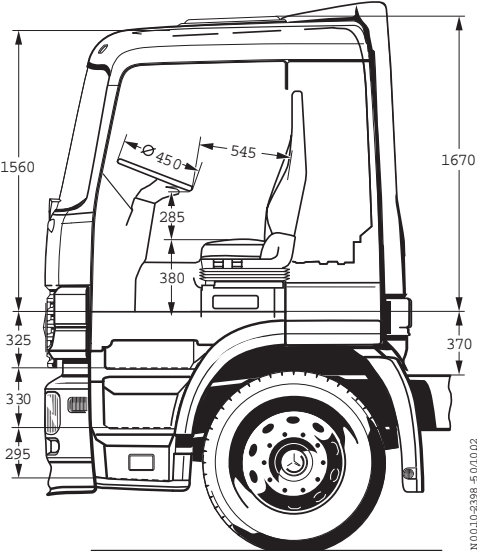

Actros M-Cab

- External length:* 1950 mm
- External width:* 2490 mm
- Internal height:* 1560 mm
- Internal width:* 2260 mm

The medium-length cab is particularly suitable for short-radius distribution and construction site operations. A folding berth mounted on the rear wall and a centre seat are available on request.