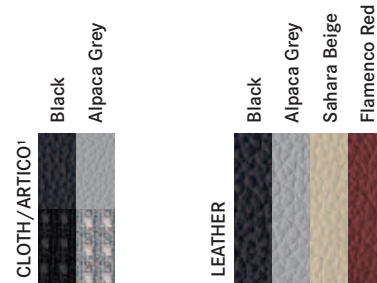

Combination options

NON-METALLIC PAINTS

	040 Black	●	●	●	●	●	●
	590 Fire Opal	●	○	●	○	○	△
	650 Calcite White	●	●	●	●	○	●

METALLIC PAINTS

	183 Magnetite Black	●	●	●	●	●	●
	197 Obsidian Black	●	●	●	●	●	●
	497 Cuprite Brown	●	○	●	○	○	△
	755 Tenorite Grey	●	●	●	●	●	●
	775 Iridium Silver	●	●	●	●	●	●
	792 Palladium Silver	●	●	●	○	○	●
	890 Cavansite Blue	●	●	●	●	●	△

SPECIAL PAINTS

	799 Diamond White	●	●	●	●	○	●
	056 <i>designo</i> Magno Black	●	●	●	●	●	●

● Recommended   ○ Possible   △ Not recommended   ¹Artificial leather   Please note that, owing to limitations of the printing process, paint colours may differ from those shown